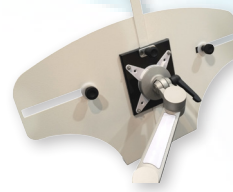

fall protection

options:

Support for 36x43cm grid
protection. AIM491

Basket sensor storage (or tape)
to attach to the foot.
AIM492

Capt'X

New mobile support «CAPT'X EASY» for DR sensors or CR cassettes, as well as for the standard cassette (film) will get you the position desired of them quickly and easily.

The «CAPT'X EASY» is very versatile and can be used in all services where you will need to do X-rays: emergency, operating room, bedroom, in radio rooms, etc...

The «CAPT'X EASY» is especially suitable for examinations that need to be taken slightly below or above the table top, a stretcher, a wheelchair or bed Very handy for reviews of ankles, feet, knees but also for all other body parts.

Its sub-structure down (foot) gives it great stability, made of steel 6 mm thick with an epoxy finish (stove enamelled). The wheels of a diameter of 100 mm give it great maneuverability.

The vertical movements are telescopic, the system is light enough not to need the jack type of assistance or counterweight, often recognized for mechanical problems generating technician interventions.

His kneecap for positioning the sensor in any desired inclinations. The double arm allowing flexible adjustment, fast and precise depth of the sensor, all this in order to allow each user of the possibilities of optimal configurations.