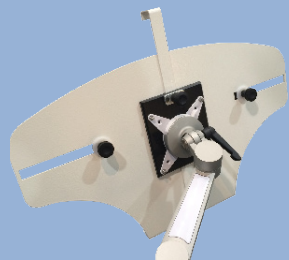

Technical Sheet

Sensor Mobile Support

NEW
MÉDI

Ref. : EIM473

Technical data :

Weight: 11 kg
Height: from 0 to 200 cm
footprint:
H.120 cm x 60 x 60 cm

Compatibility :

DR sensors
CR cassettes
Standard cassettes (film)

fall protection

options:

Support for 36x43cm grid
protection. AIM491

Basket sensor storage (or tape)
to attach to the foot.
AIM492

Capt'X

New mobile support «CAPT'X EASY» for DR sensors or CR cassettes, as well as for the standard cassette (film) will get you the position desired of them quickly and easily.

The «CAPT'X EASY» is very versatile and can be used in all services where you will need to do X-rays: emergency, operating room, bedroom, in radio rooms, etc...

The «CAPT'X EASY» is especially suitable for examinations that need to be taken slightly below or above the table top, a stretcher, a wheelchair or bed Very handy for reviews of ankles, feet, knees but also for all other body parts.

His kneecap for positioning the sensor in any desired inclinations. The double arm allowing flexible adjustment, fast and precise depth of the sensor, all this in order to allow each user of the possibilities of optimal configurations.