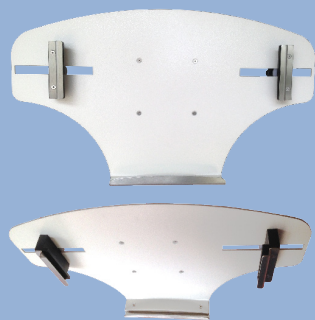

Technical Sheet

Sensor Mobile Support

NEW
MÉDI

Ref. : EIM473

Technical data :

Weight: 11 kg
Height: from 0 to 200 cm
footprint:
H.120 cm x 60 x 60 cm

Compatibility :

DR sensors
CR cassettes
Standard cassettes (film)

fall protection

options:

Support for 36x43cm grid
protection. AIM491

Basket sensor storage (or tape)
to attach to the foot.
AIM492

Capt'X

New mobile support «CAPT'X EASY» for DR sensors or CR cassettes, as well as for the standard cassette (film) will get you the position desired of them quickly and easily.

The «CAPT'X EASY» is very versatile and can be used in all services where you will need to do X-rays: emergency, operating room, bedroom, in radio rooms, etc...

The «CAPT'X EASY» is especially suitable for examinations that need to be taken slightly below or above the table top, a stretcher, a wheelchair or bed Very handy for reviews of ankles, feet, knees but also for all other body parts.

Its sub-structure down (foot) gives it great stability, made of steel 6 mm thick with an epoxy finish (stove enamelled). The wheels of a diameter of 100 mm give it great maneuverability.

The vertical movements are telescopic, the system is light enough not to need the jack type of assistance or counterweight, often recognized for mechanical problems generating technician interventions.